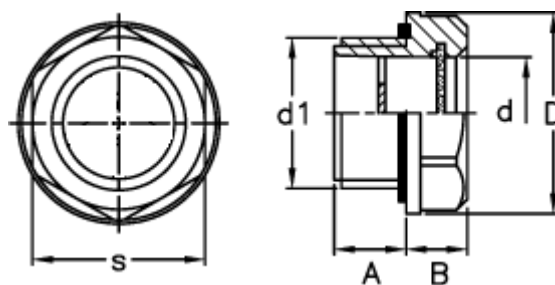

Data Sheet

Article number: 2311014521
Description: E+G Oil level indicator
HGFT.21-1

Measures

A	= 11.0
B	= 9.5
d	= 23.0
D	= 42.5
d1	= G 1
s	= 38

Tightening torque N m = 10 to 12